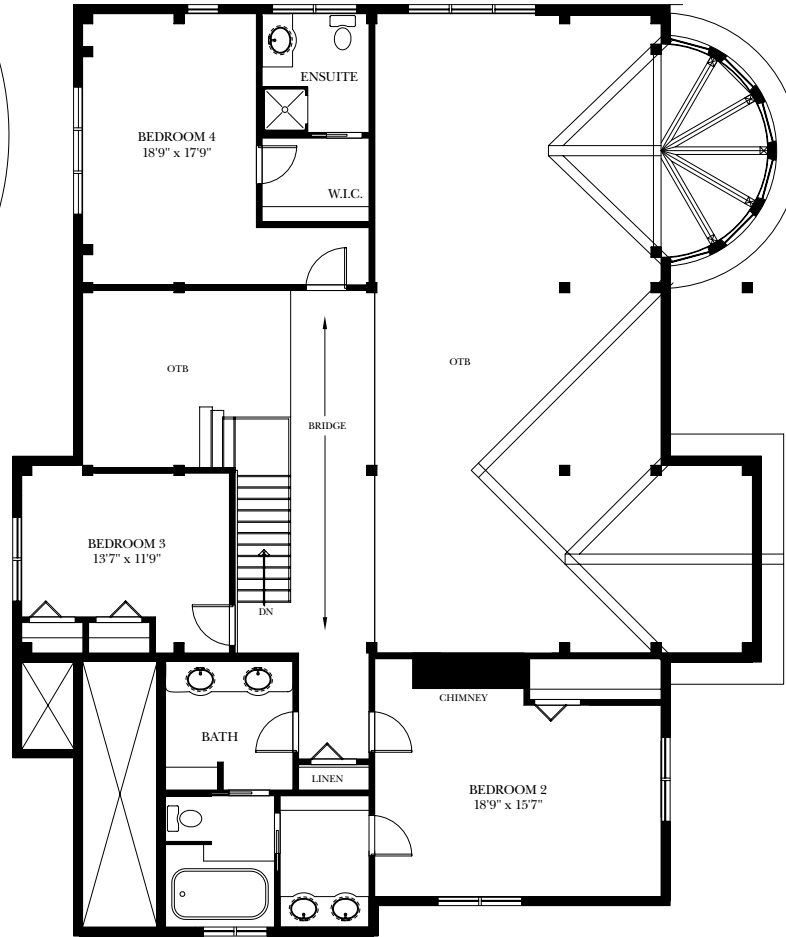

Edgewood

Lot 25 | 6479 sq.ft. | 4 Bedroom

This custom-built home is perched upon one of the high points of the resort and offers exceptional views. The Craftsman-style architecture is complemented by B.C timber fir, double height ceilings and a stunning stone fireplace. The perfect home for entertaining.

Fox Harb'r Resort
— Nova Scotia —

Main Floor
3005 Sq. Ft.

Second Floor
1006 Sq. Ft.

Basement
2945 Sq. Ft.