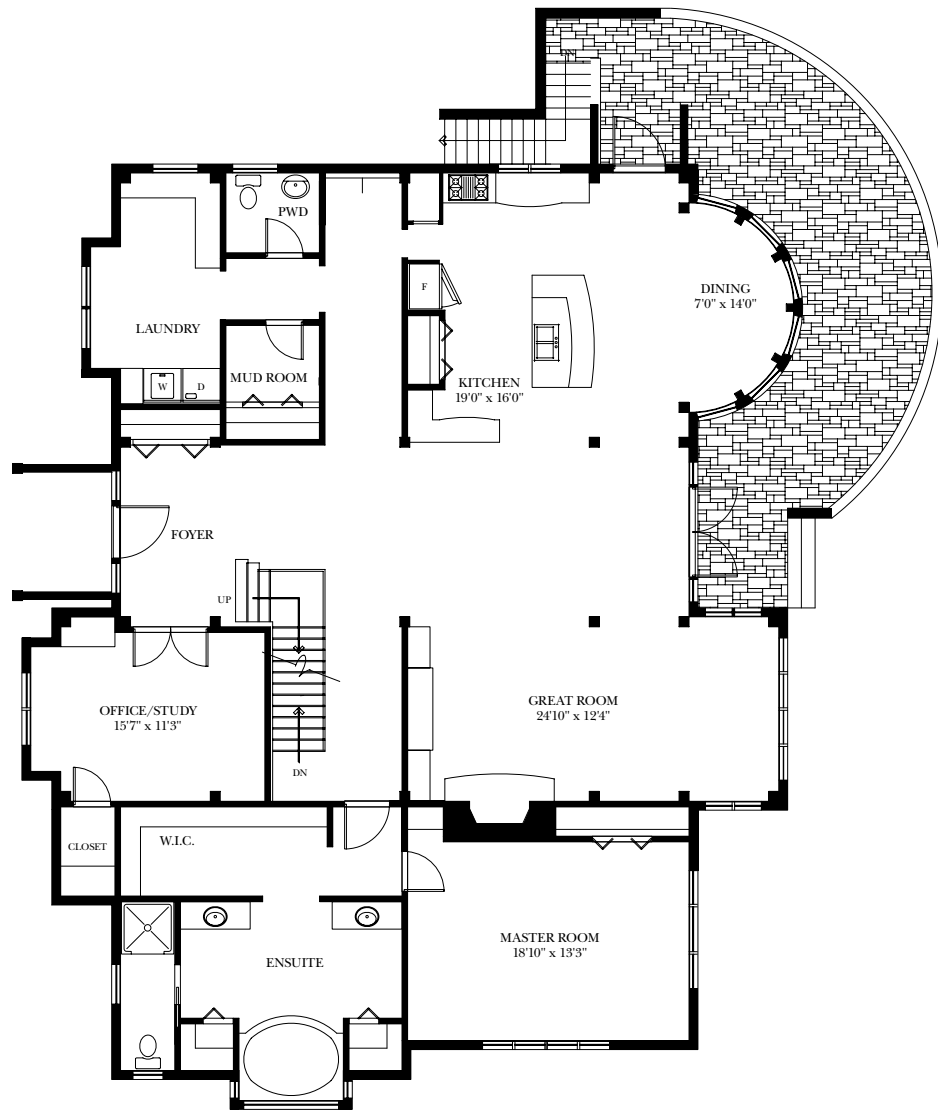

Edgewood

Lot 25 | 6479 sq.ft. | 4 Bedroom

This custom-built home is perched upon one of the high points of the resort and offers exceptional views. The Craftsman-style architecture is complemented by B.C timber fir, double height ceilings and a stunning stone fireplace. The perfect home for entertaining.

Fox Harb'r Resort
— Nova Scotia —

Main Floor
3005 Sq. Ft.

Second Floor
1006 Sq. Ft.

Basement
2945 Sq. Ft.