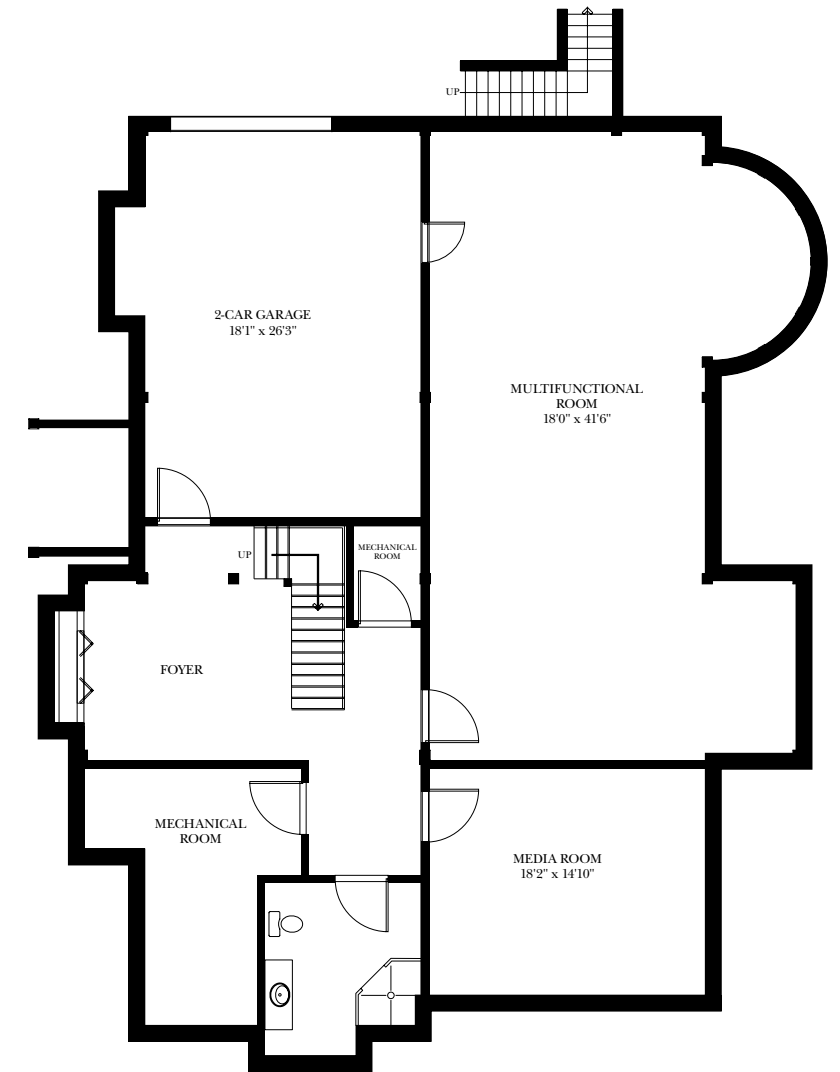

Edgewood

Lot 25 | 6479 sq.ft. | 4 Bedroom

This custom-built home is perched upon one of the high points of the resort and offers exceptional views. The Craftsman-style architecture is complemented by B.C timber fir, double height ceilings and a stunning stone fireplace. The perfect home for entertaining.

Fox Harb'r Resort
— Nova Scotia —

Main Floor
3005 Sq. Ft.

Second Floor
1006 Sq. Ft.

Basement
2945 Sq. Ft.