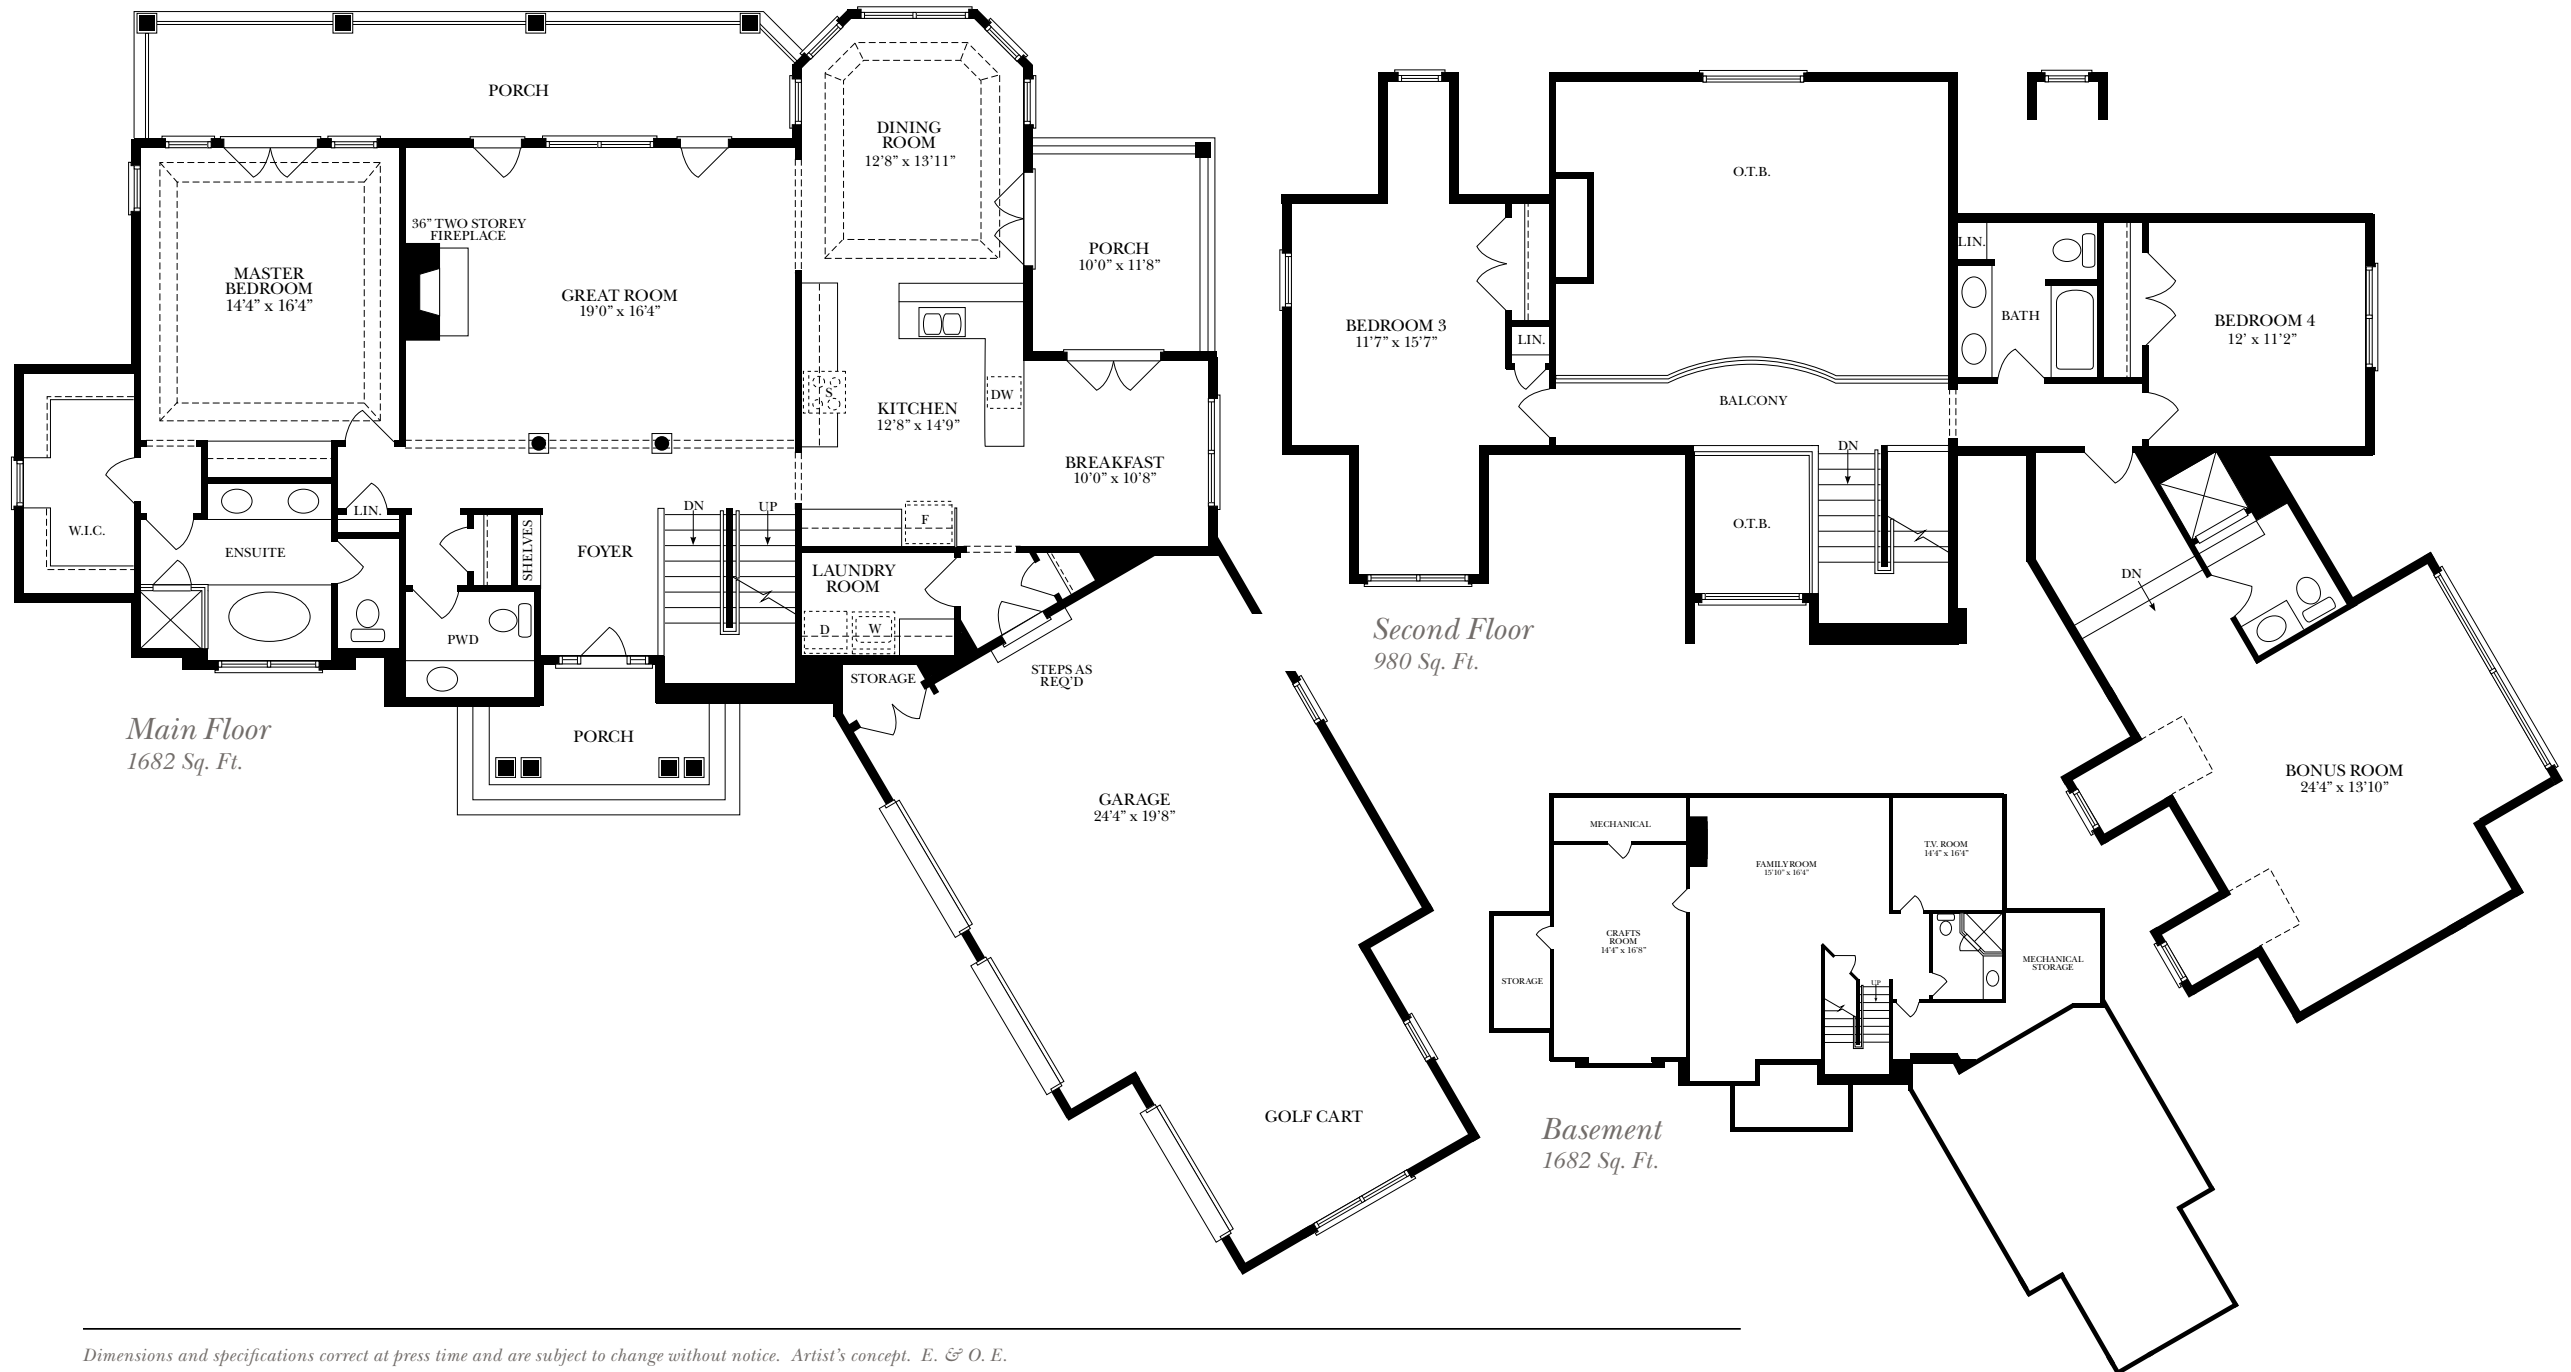

Seagrove

Lot 44 | 4344 sq.ft. | 4 Bedroom

This custom-built home features breath-taking views and painted sunsets on all levels. Beautifully landscaped, with New England style architecture, this home features quality materials with traditional styling and an air of comfort.

Fox Harb'r Resort
— Nova Scotia —

Dimensions and specifications correct at press time and are subject to change without notice. Artist's concept. E. & O. E.